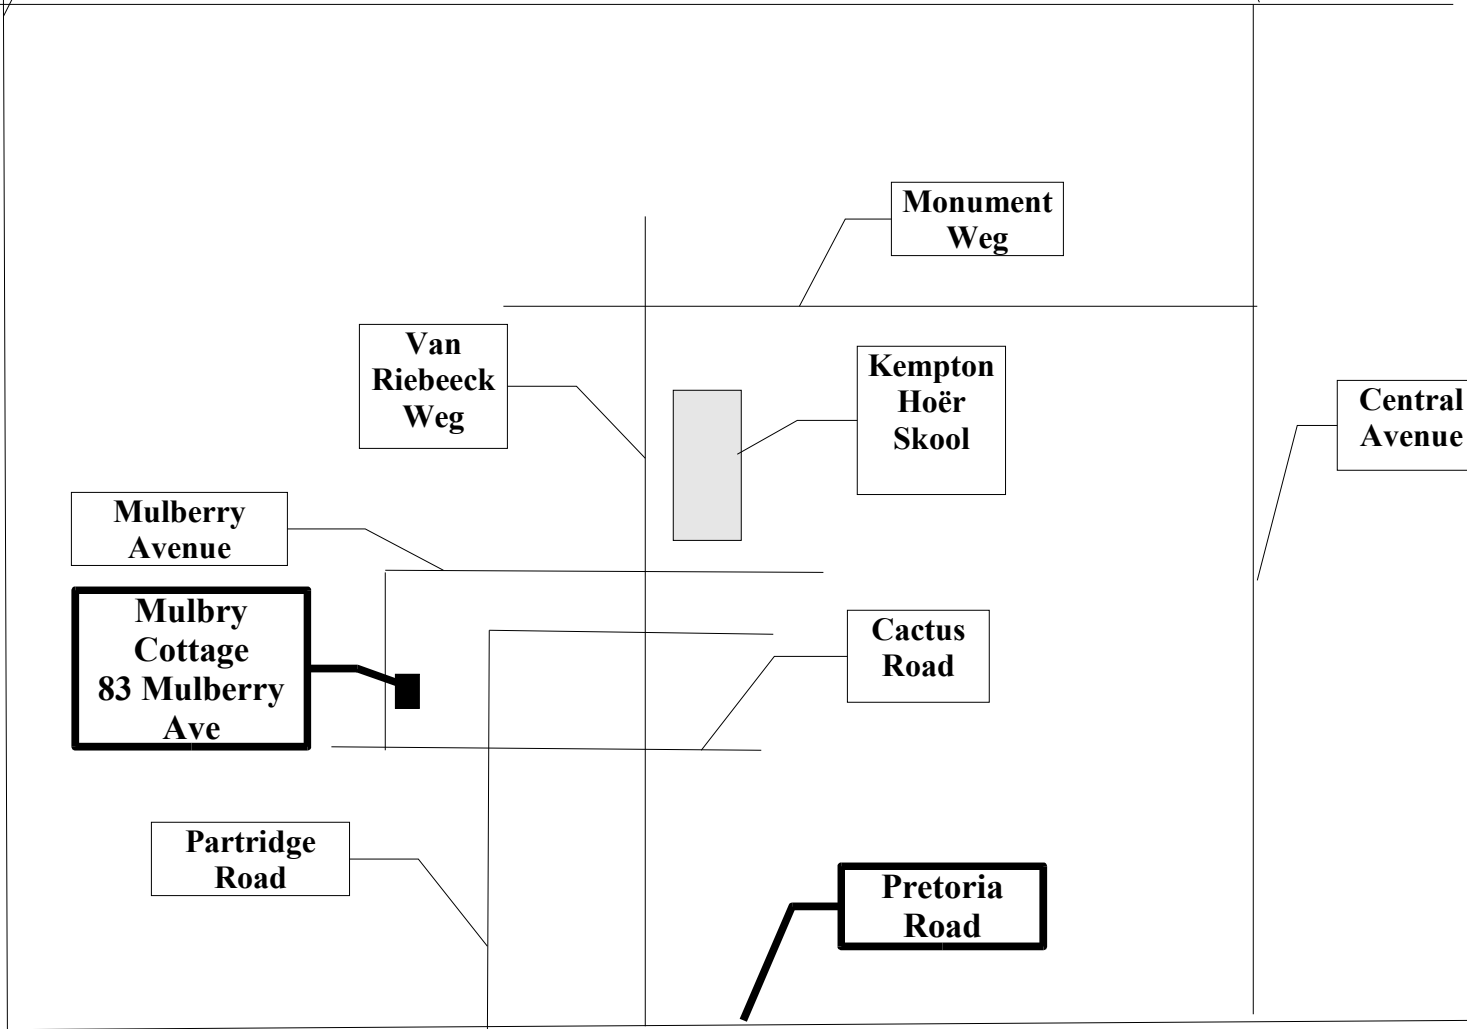

Bronkhorstrspruit
Johannesburg
Tembisa

R21

Kempton
Park

From Pretoria take
turn off as indicated
and follow road
towards Lafarge
siment silos.

Turn left towards
Kempton Park. After
5 traffic lights turn
left into Partridge and
at second stop street
turn left into Cactus
and then first turn to
right into Mulberry,
Third House on right
is no. 83.

From airport take
Kempton Park turn
off, into Central Ave
at fourth traffic light
after turn off, turn
right into Monument.
After approx. 8 traffic
lights turn left into
Van Riebeeck. 1st
Street after school is
Mulberry turn right
and follow road
crossing two stop
signs No 83 is on
right hand side

Monument
Weg

Van
Riebeeck
Weg

Kempton
Hoër
Skool

Central
Avenue

Mulberry
Avenue

Mulbry
Cottage
83 Mulberry
Ave

Cactus
Road

Partridge
Road

Pretoria
Road